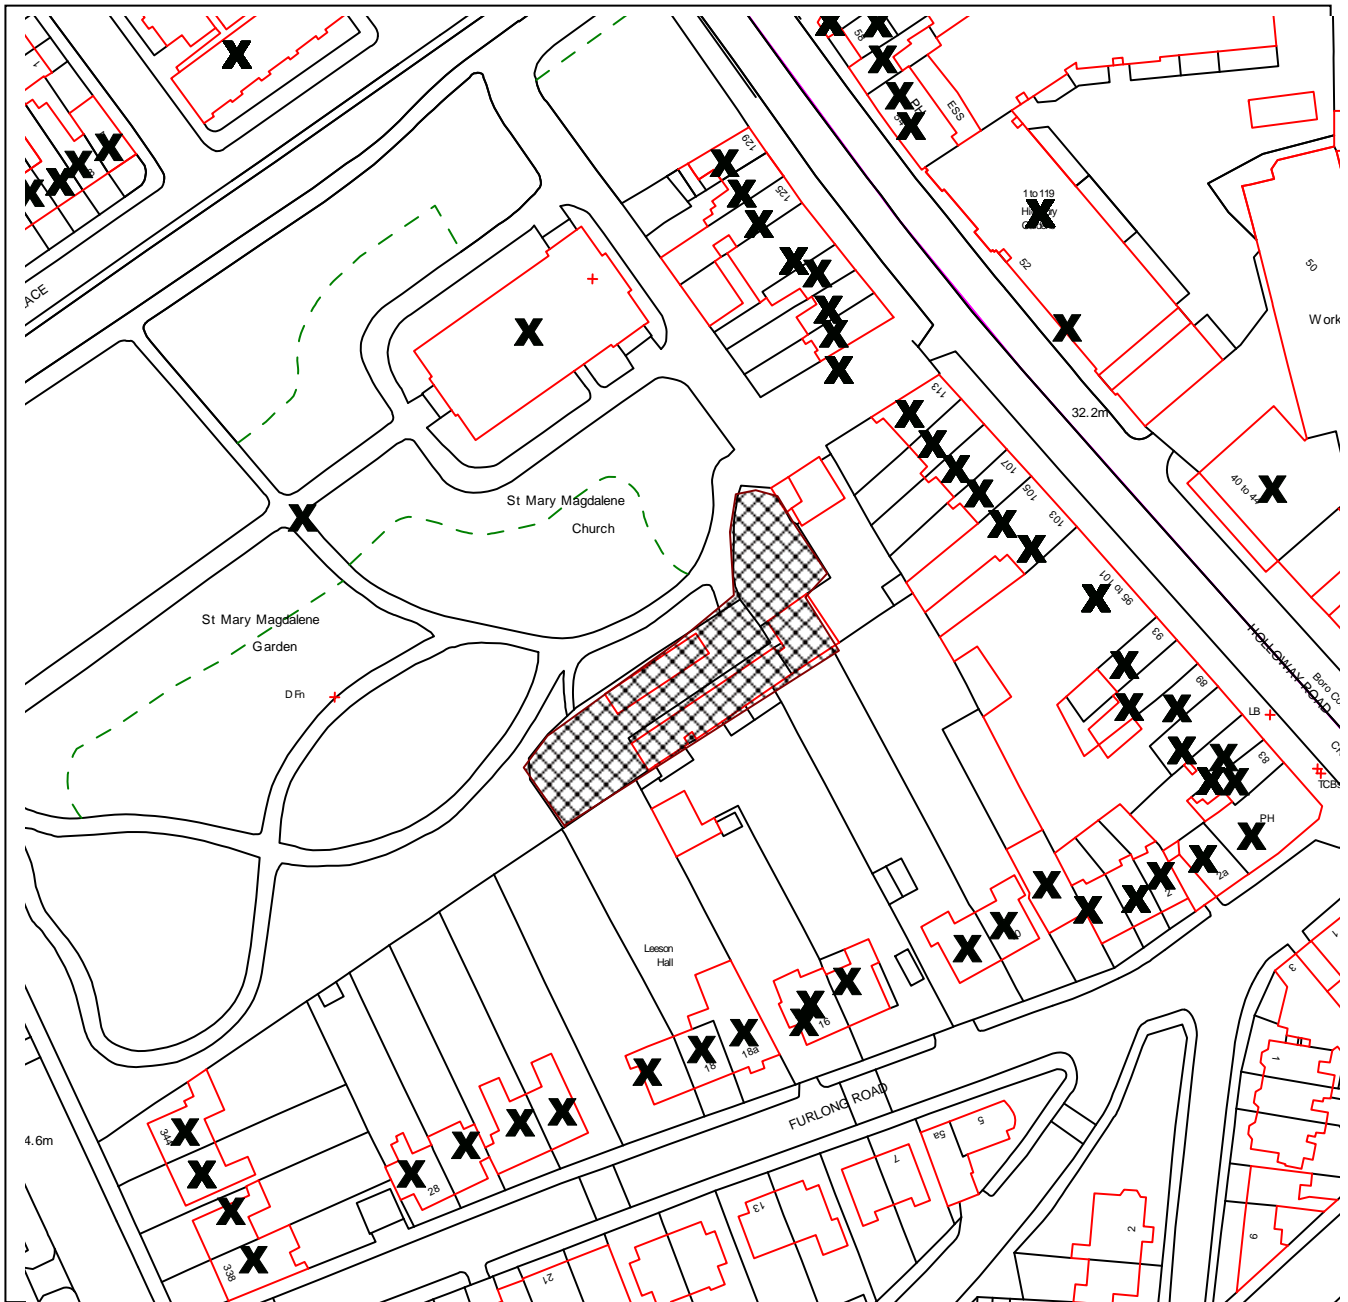

ISLINGTON

DEVELOPMENT MANAGEMENT

PLANNING APPLICATION REF NO: P2014/3112/FUL

LOCATION: ST MARY MAGDALENE CHURCH, FORMER
CORONER'S COURT/PARKS DEPOT, HOLLOWAY ROAD,
ISLINGTON, LONDON, N7 8LT

This map is reproduced from Ordnance Survey material with the permission of Ordnance Survey on behalf of the Controller of Her Majesty's Stationery Office © Crown copyright. Unauthorised reproduction infringes Crown copyright and may lead to prosecution or civil proceedings.
Islington Council, LA086452

ISLINGTON

SCALE: 1:1250